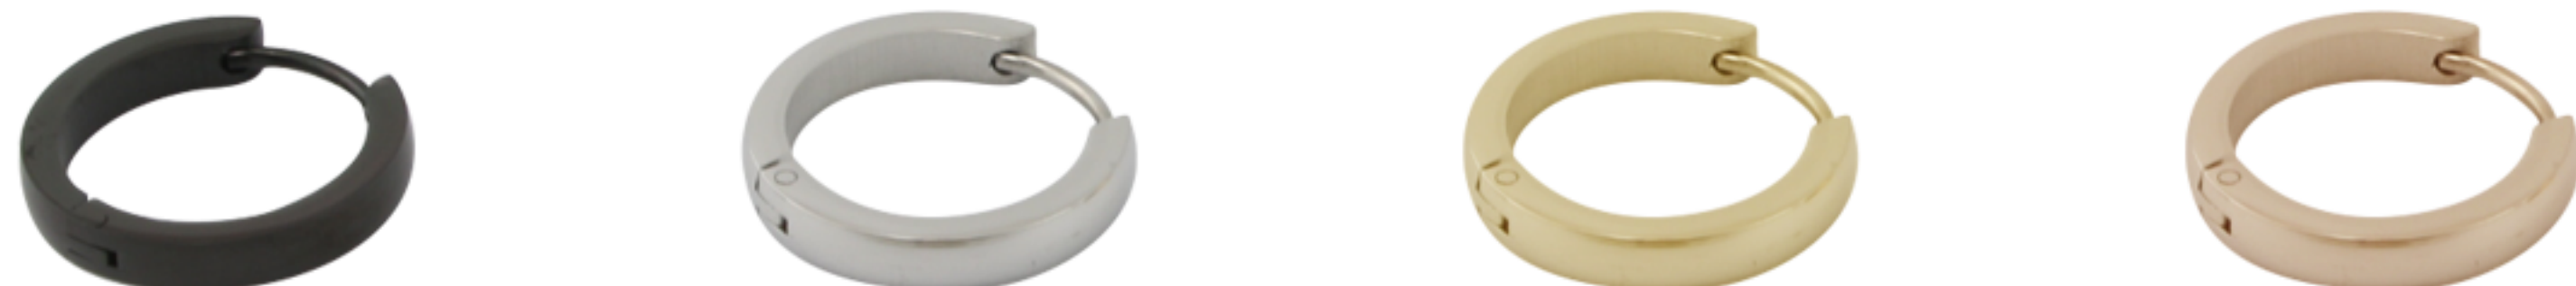

3x14mm Round Edgy High Polish