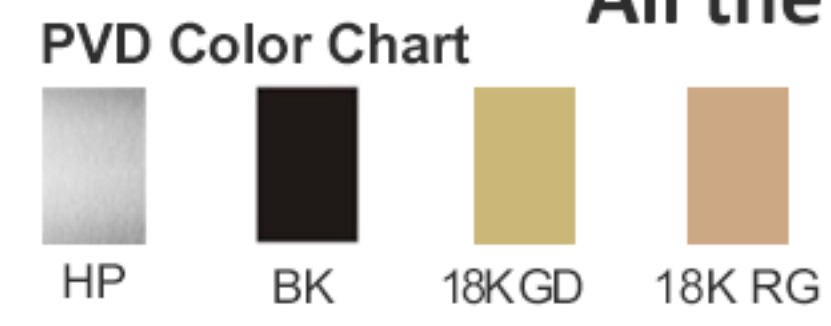

S.Steel Huggy Earring

All the below items can produce in these Colors

4x6mm Round Edge

4x6mm Hard Edge

4x9mm Round Edge

4x9mm Hard Edge

4x12mm Round Edge

4x12mm Hard Edge

PVD Color Chart All the below items can produce in these Colors

2x6mm Round Edgy High Polish

2x6mm Hard Edgy High Polish

2x9mm Round Edgy High Polish

2x9mm Hard Edgy High Polish

2x12mm Round Edgy High Polish