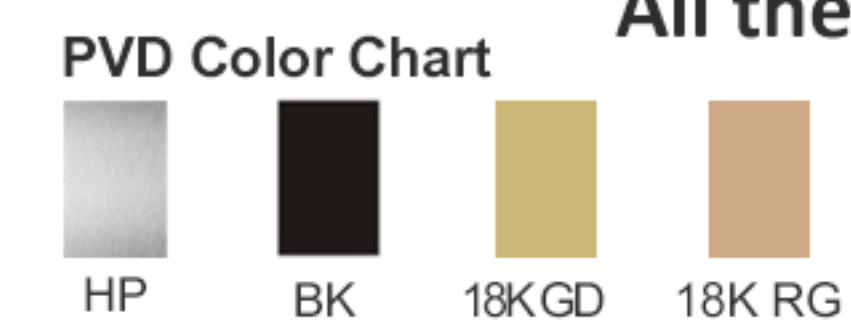

S.Steel Huggy Earring

All the below items can produce in these Colors