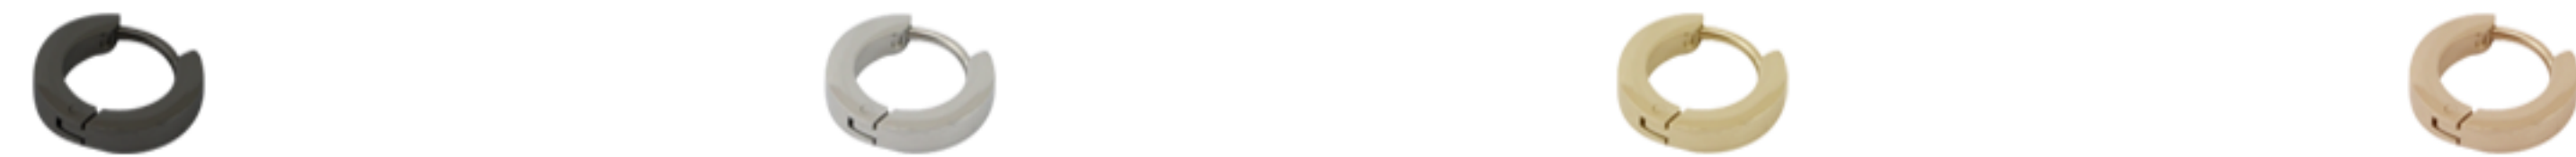

2x6mm Hard Edgy High Polish